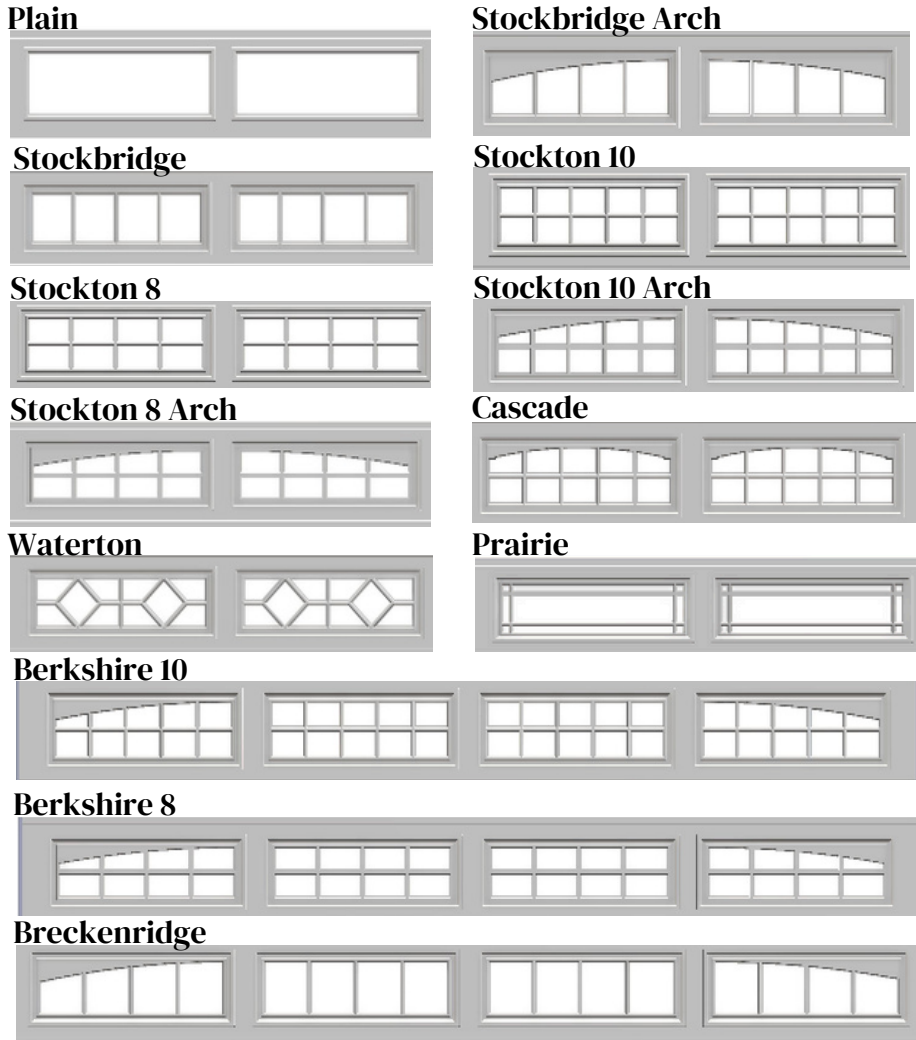

Windows

Long Windows