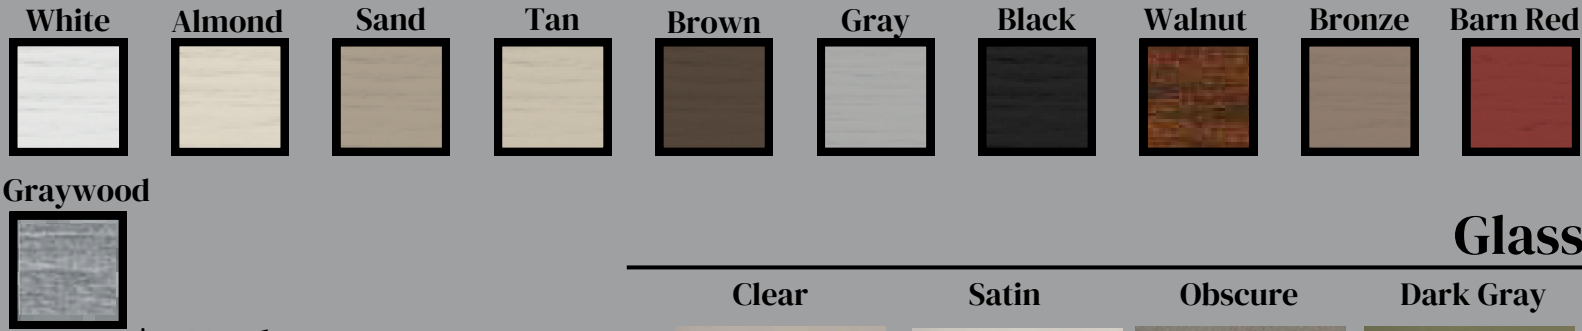

## Panel Style

5122

1-sided steel	25 gauge (.017)	None	0
---------------	-----------------	------	---

5222

Interior vinyl backing	25 gauge (.017)	Polystyrene	6.8
------------------------	-----------------	-------------	-----

## Colors